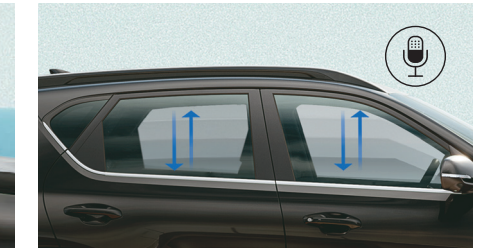

Voice Controlled Window Function

lets you pull up or open your windows without taking your hands off the wheel