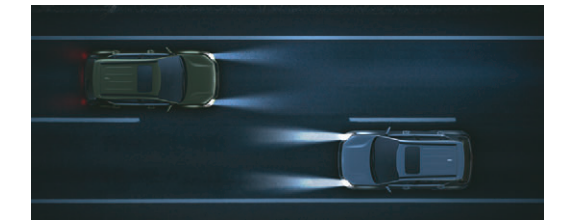

Driver Attention Warning (DAW)

alerts the driver based on driver's attention level