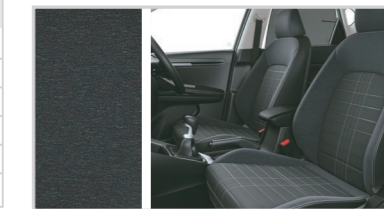

**TECH-Line**  
Black and Brown Leatherette Seats with All Black Interiors with Premium Brown Inserts

**TECH-Line**  
Black and Beige Semi Leatherette Seats with All Black and Beige Dual Tone Interiors