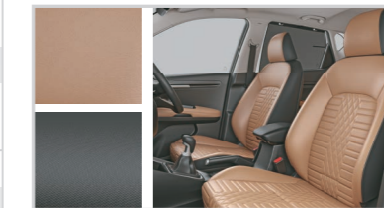

**TECH-Line**  
Black and Brown Leatherette Seats with All Black Interiors with Premium Brown Inserts

**TECH-Line**  
Black and Beige Semi Leatherette Seats with All Black and Beige Dual Tone Interiors